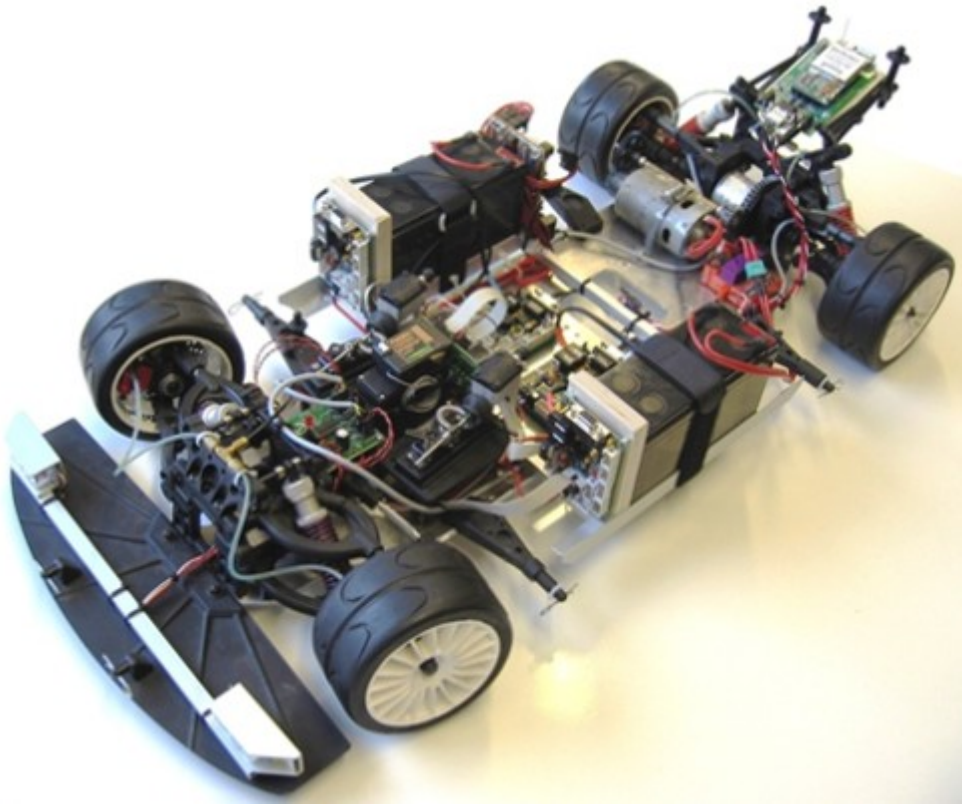

# Pictures of the Model Car

## Videos

A short clip showing the car park automatically:

- [Video 1](#) (wmv, 4MB, recorded on December, 12th 2006) The car detects the parking spot when driving past. The car will park automatically upon driver request. The required length of the parking spot is forced by the construction of the car merely allowing a limited movement of the front-wheels (about 45°).

From:

<https://embedded.rwth-aachen.de/> - Informatik 11 - Embedded Software

Permanent link:

[https://embedded.rwth-aachen.de/doku.php?id=en:forschung:modellauto\\_bilder](https://embedded.rwth-aachen.de/doku.php?id=en:forschung:modellauto_bilder)